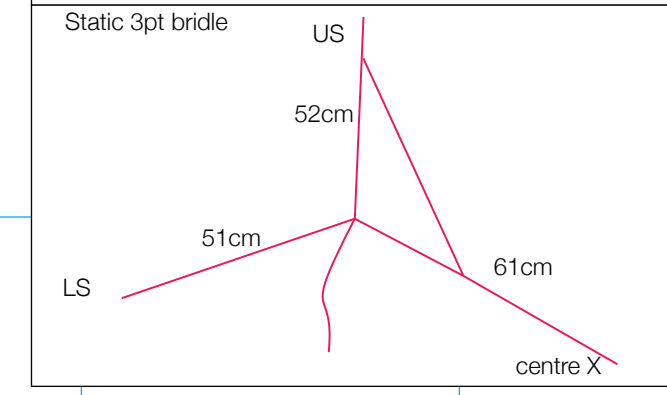

framespecs and bridgedimensions