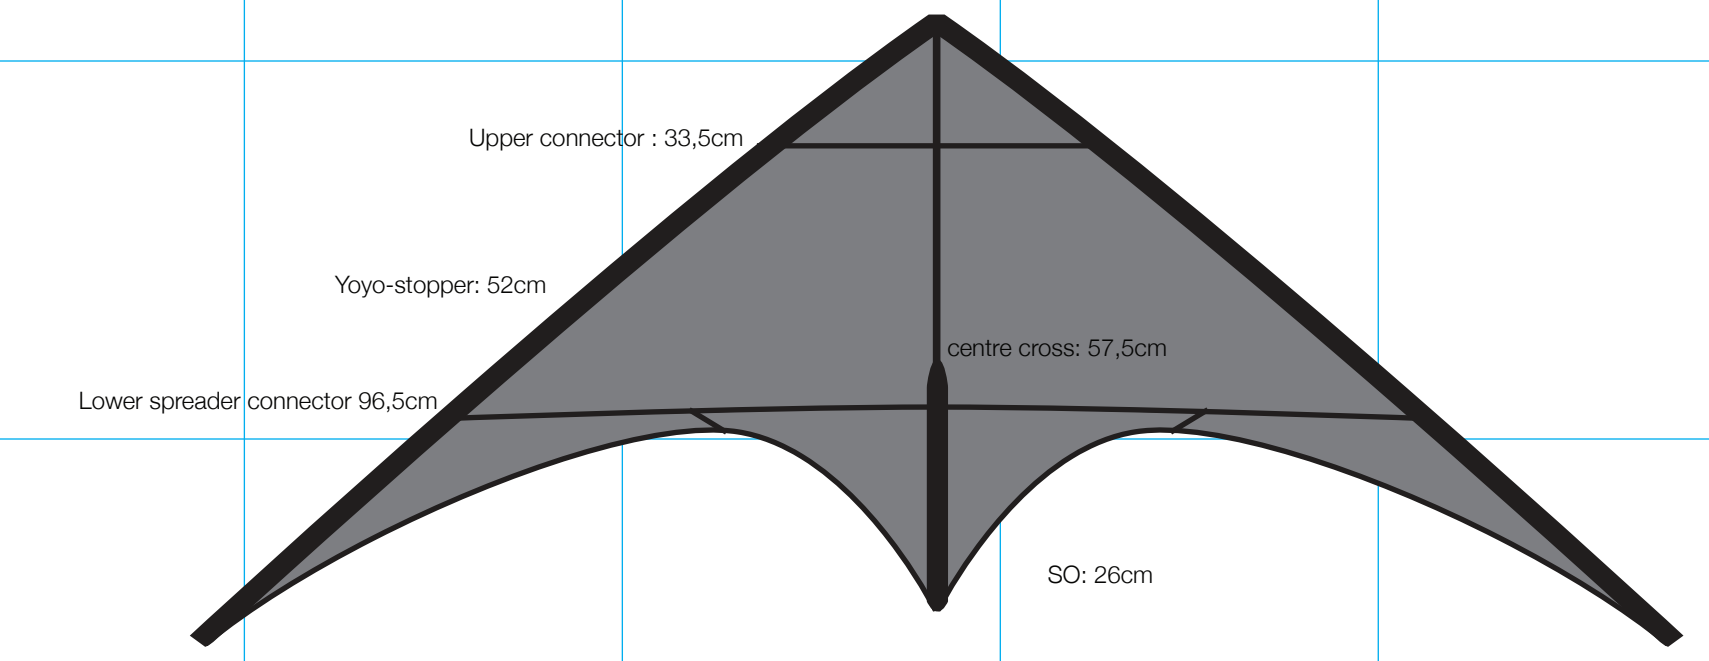

framespecs and bridgedimensions

NKOTB nr.01